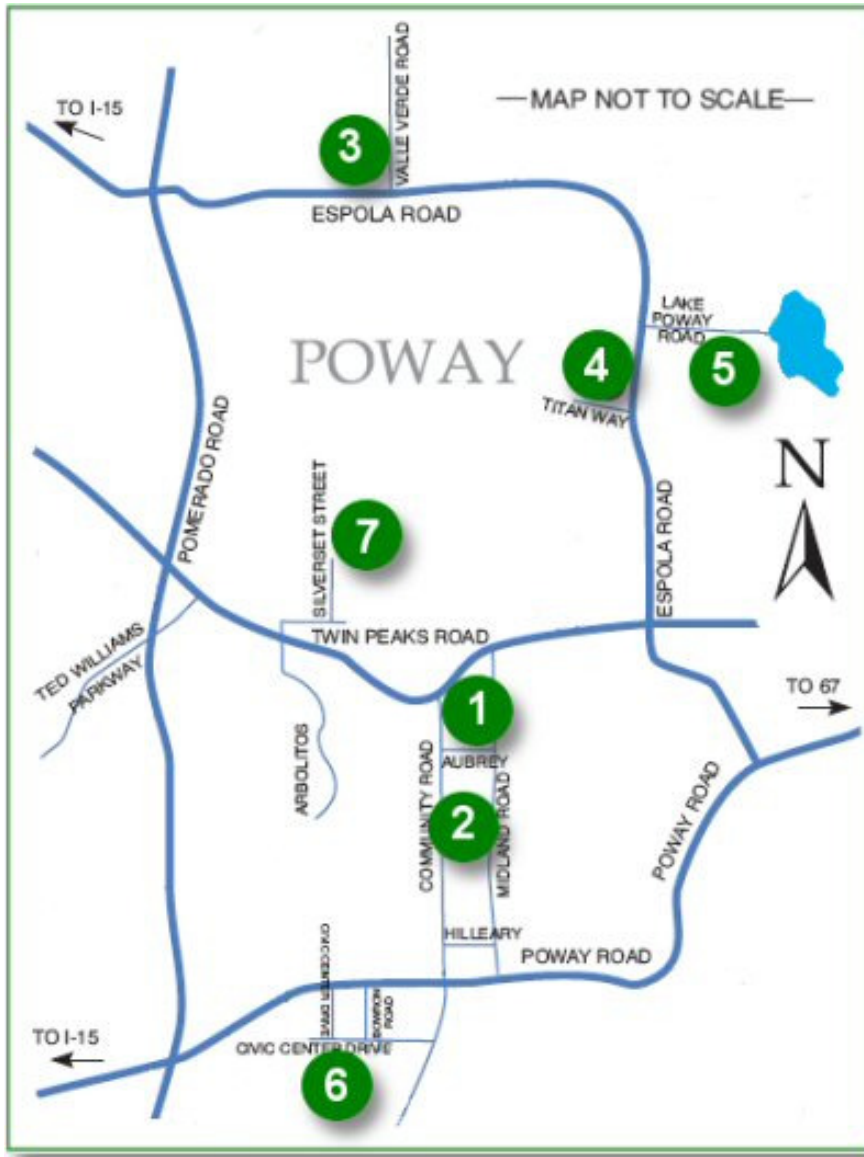

2007 SUMMER HEAT CLASSIC TOURNEY FIELD LOCATIONS

- 1 Aubrey Park**
13544 Aubrey Street
Poway, CA

- 2 Midland Elementary School**
13910 Midland Road
Poway, CA

- 3 Valle Verde Park**
16899 St. Andrews Drive
Poway, CA

- 4 Poway High School**
15500 Espola Road
Poway, CA

- 5 Poway Lake Ballfield**
14644 Lake Poway Road
Poway, CA

- 6 Community Park**
13094 Civic Center Drive
Poway, CA

- 7 Silverset Park**
14795 Silverset Street
Poway, CA