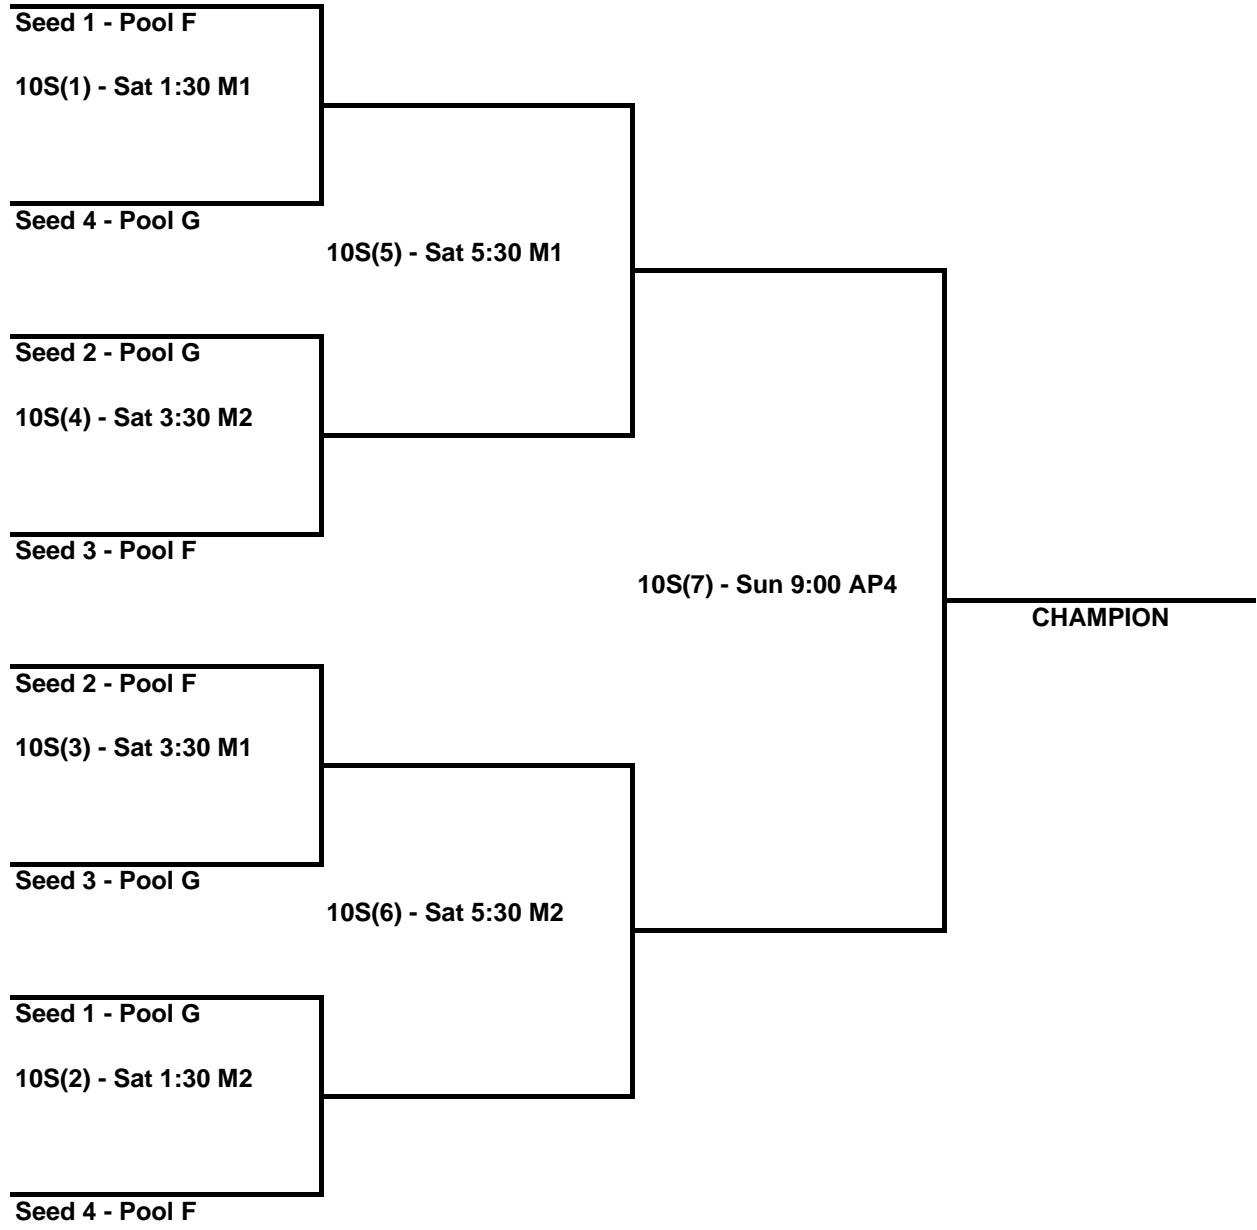

15th Annual Poway Summer Heat Classic
10U SILVER