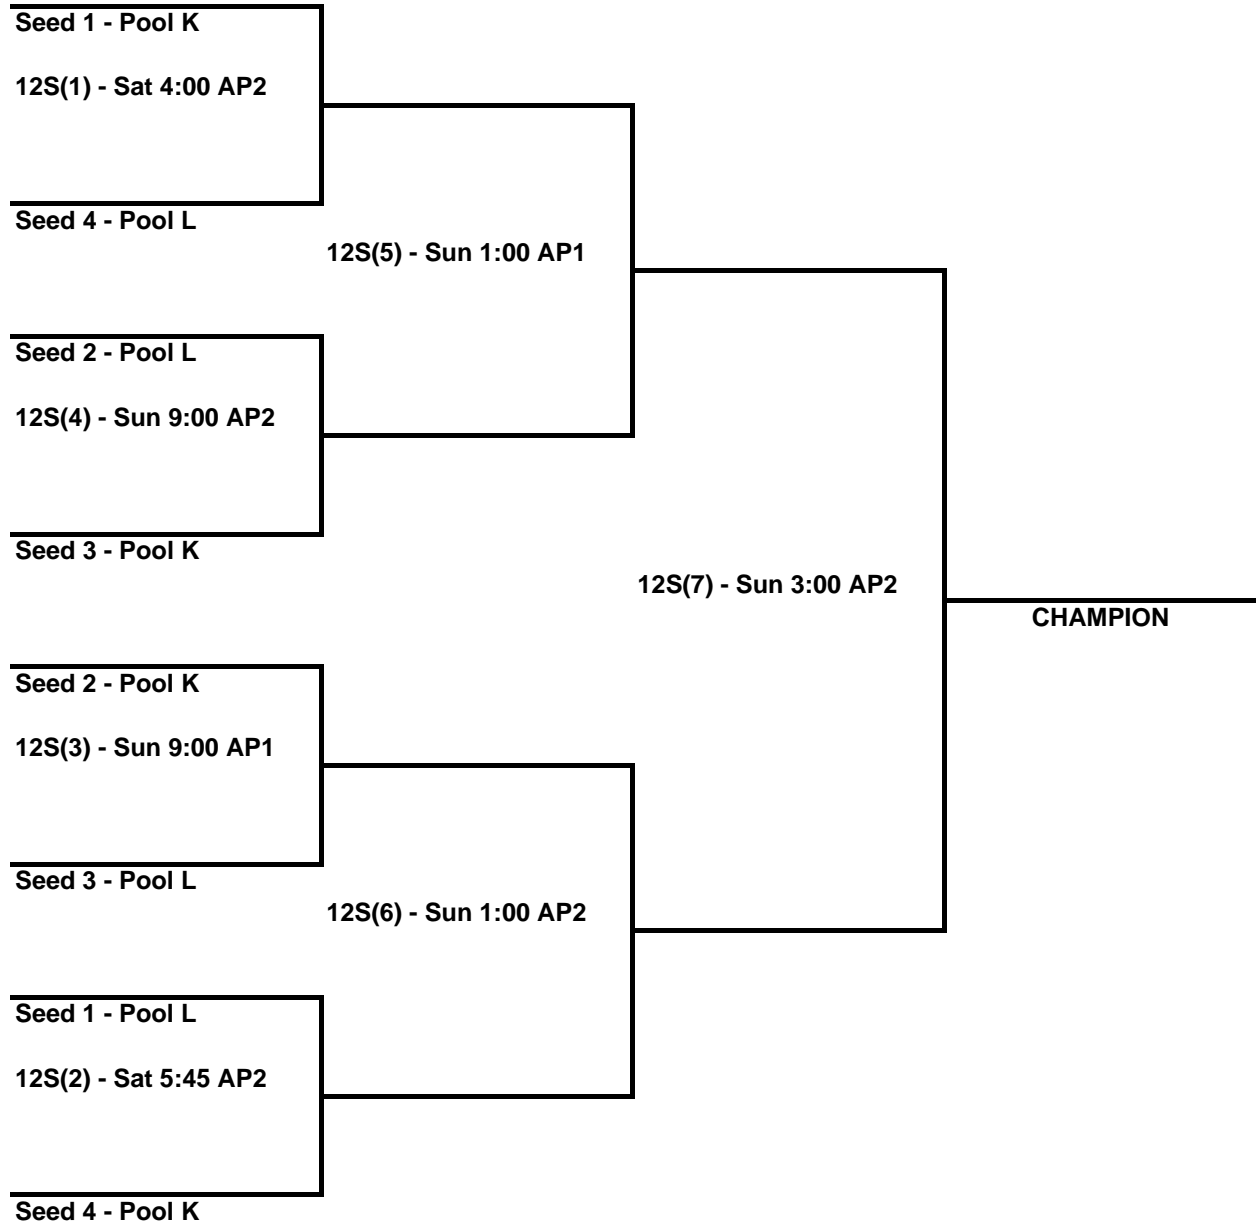

15th Annual Poway Summer Heat Classic
12U SILVER