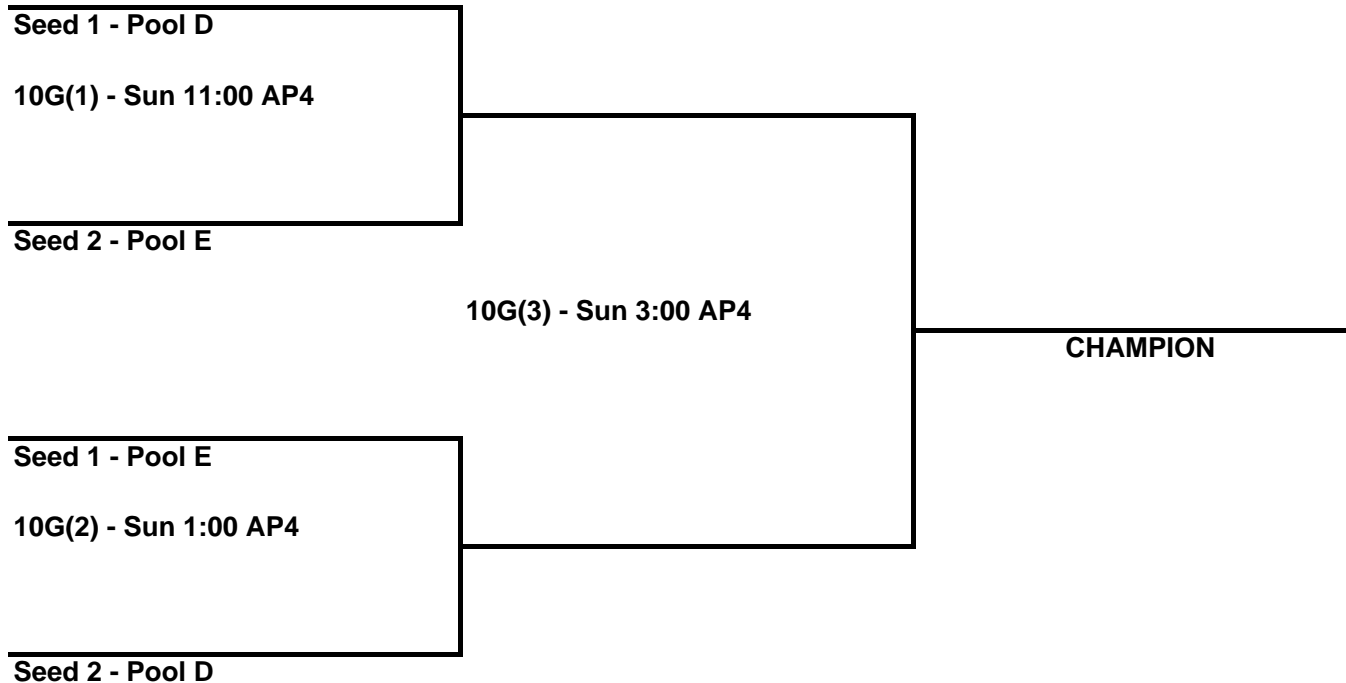

Top two teams from each pool advance to bracket play.

Seeds based on results of round-robin play within pool.

Seeding position determined by (1) win-loss record, (2) head-to-head, (3) runs against, (4) runs scored, (5) coin toss.

## 10U GOLD

Home team decided by coin toss in both pool and bracket play.

Team listed second or at the bottom of the bracket will occupy the third base dugout.

Games in pool play can end in ties.

Games in bracket play tied at the end of regulation will be decided by international tiebreaker.