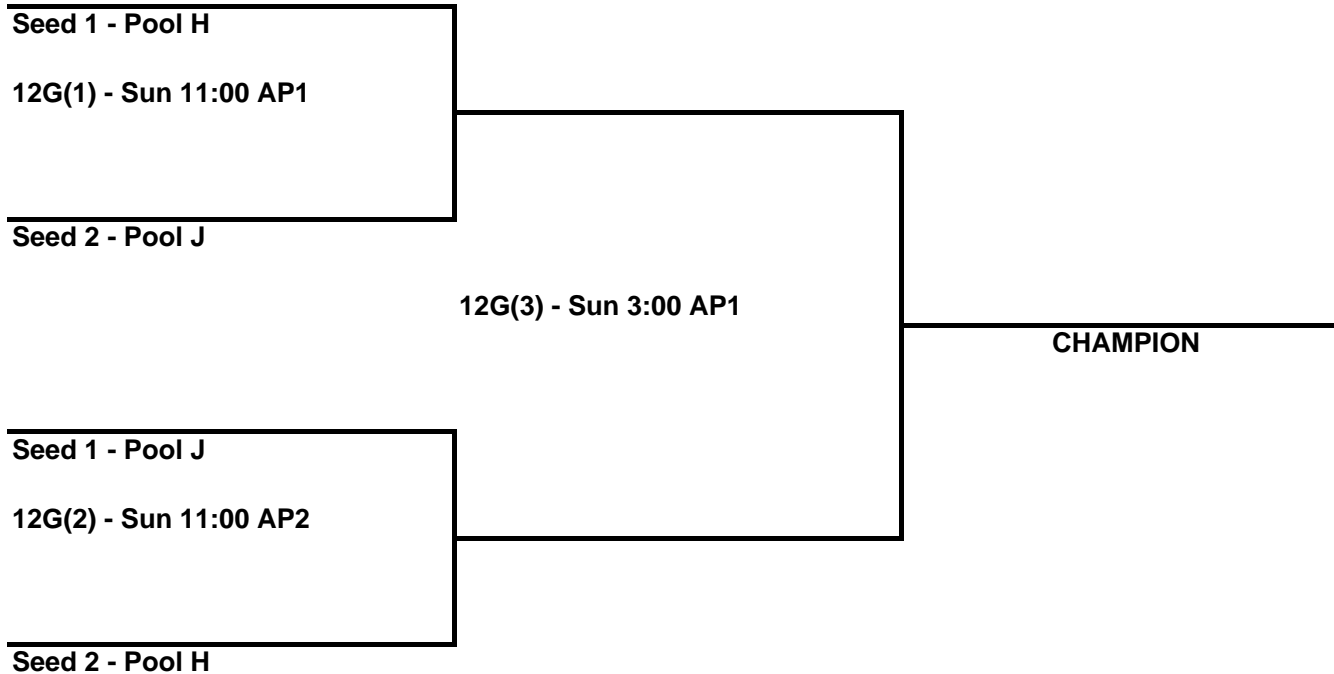

Top two teams from each pool advance to bracket play.

Seeds based on results of round-robin play within pool.

Seeding position determined by (1) win-loss record, (2) head-to-head, (3) runs against, (4) runs scored, (5) coin toss.

## 12U GOLD

Home team decided by coin toss in both pool and bracket play.

Team listed second or at the bottom of the bracket will occupy the third base dugout.

Games in pool play can end in ties.

Games in bracket play tied at the end of regulation will be decided by international tiebreaker.