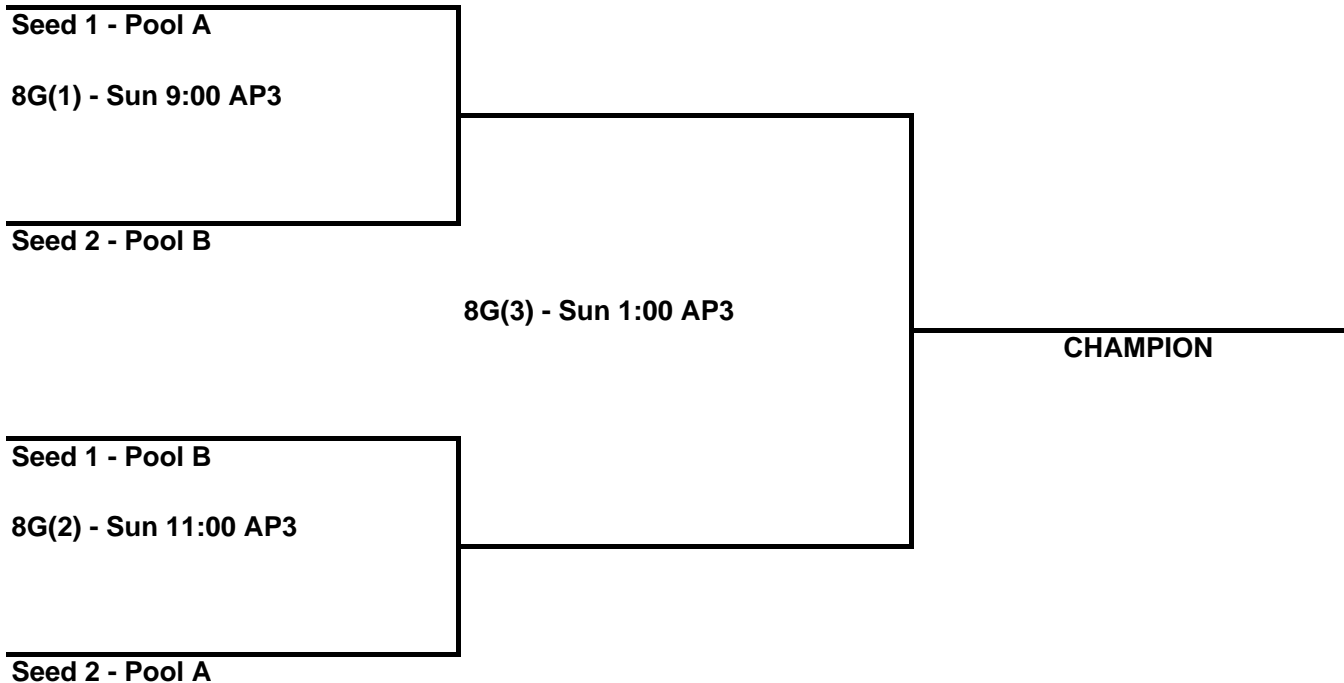

## 8U GOLD

Home team decided by coin toss in both pool and bracket play.

Team listed second or at the bottom of the bracket will occupy the third base dugout.

Games in pool play can end in ties.

Games in bracket play tied at the end of regulation will be decided by international tiebreaker.

Top two teams from each pool advance to bracket play.

Seeds based on results of round-robin play within pool.

Seeding position determined by (1) win-loss record, (2) head-to-head, (3) runs against, (4) runs scored, (5) coin toss.