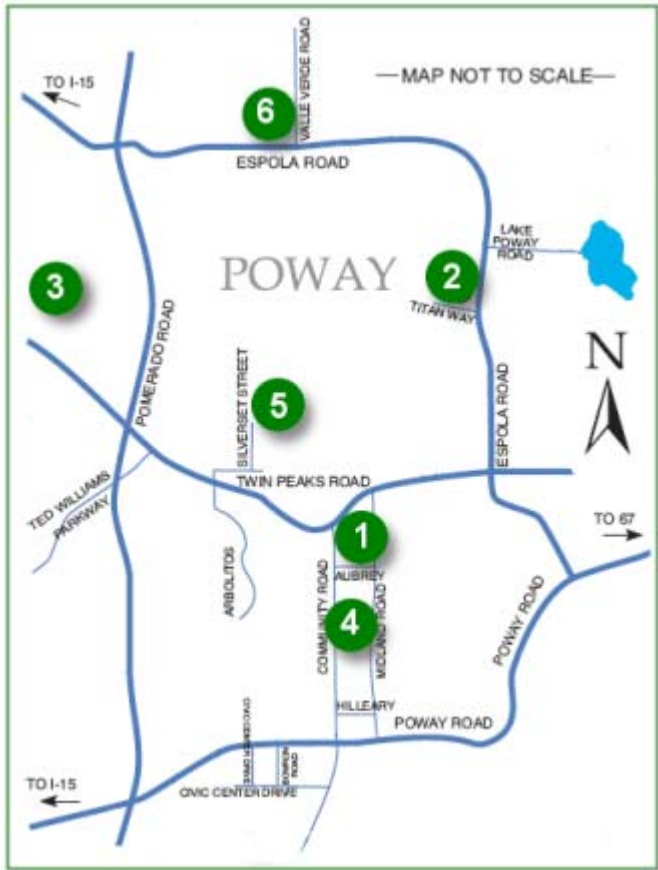

2008 POWAY SUMMER HEAT CLASSIC TOURNEY FIELD LOCATION AND VENUE MAPS

<i>FIELD LOCATIONS MAP</i>	<i>PAGE 2</i>
<i>AUBREY PARK VENUE MAP</i>	<i>PAGE 3</i>
<i>SCHOOL DISTRICT SHUTTLE SERVICE</i>	<i>PAGE 4</i>
<i>POWAY HS VENUE MAP</i>	<i>PAGE 5</i>
<i>RANCHO BERNARD HS VENUE MAP</i>	<i>PAGE 6</i>
<i>MIDLAND ES VENUE MAP</i>	<i>PAGE 7</i>
<i>SILVERSET PARK VENUE MAP</i>	<i>PAGE 8</i>
<i>VALLE VERDE PARK VENUE MAP</i>	<i>PAGE 9</i>

2008 POWAY SUMMER HEAT CLASSIC TOURNEY FIELD LOCATIONS

- 1 **AUBREY PARK**
13544 AUBREY STREET
POWAY, CA
[Google](#)
- 2 **POWAY HIGH SCHOOL**
15500 ESPOLA ROAD
POWAY, CA
[Google](#)
- 3 **RANCHO BERNARDO HIGH SCHOOL**
13010 PASEO LUCIDO
SAN DIEGO, CA
[Google](#)
- 4 **MIDLAND ELEMENTARY SCHOOL**
13910 MIDLAND ROAD
POWAY, CA
[Google](#)
- 5 **SILVERSET NEIGHBORHOOD PARK**
14795 SILVERSET STREET
POWAY, CA
[Google](#)
- 6 **VALLE VERDE PARK**
16899 ST. ANDREWS DRIVE
POWAY, CA
[Google](#)

POWAY SUMMER HEAT CLASSIC TOURNEY AUBREY PARK VENUE MAP

13544 Aubrey Street
Poway, CA

POWAY SUMMER HEAT CLASSIC TOURNEY SCHOOL DISTRICT SHUTTLE SERVICE

Poway Unified School District
13626 Twin Peaks Rd.
Poway, CA

POWAY SUMMER HEAT CLASSIC TOURNEY MIDLAND ELEMENTARY VENUE MAP

13910 Midland Road
Poway, CA

POWAY SUMMER HEAT CLASSIC TOURNEY SILVERSET COMMUNITY PARK VENUE MAP

14795 Silverset Street
Poway, CA

POWAY SUMMER HEAT CLASSIC TOURNEY VALLE VERDE PARK VENUE MAP