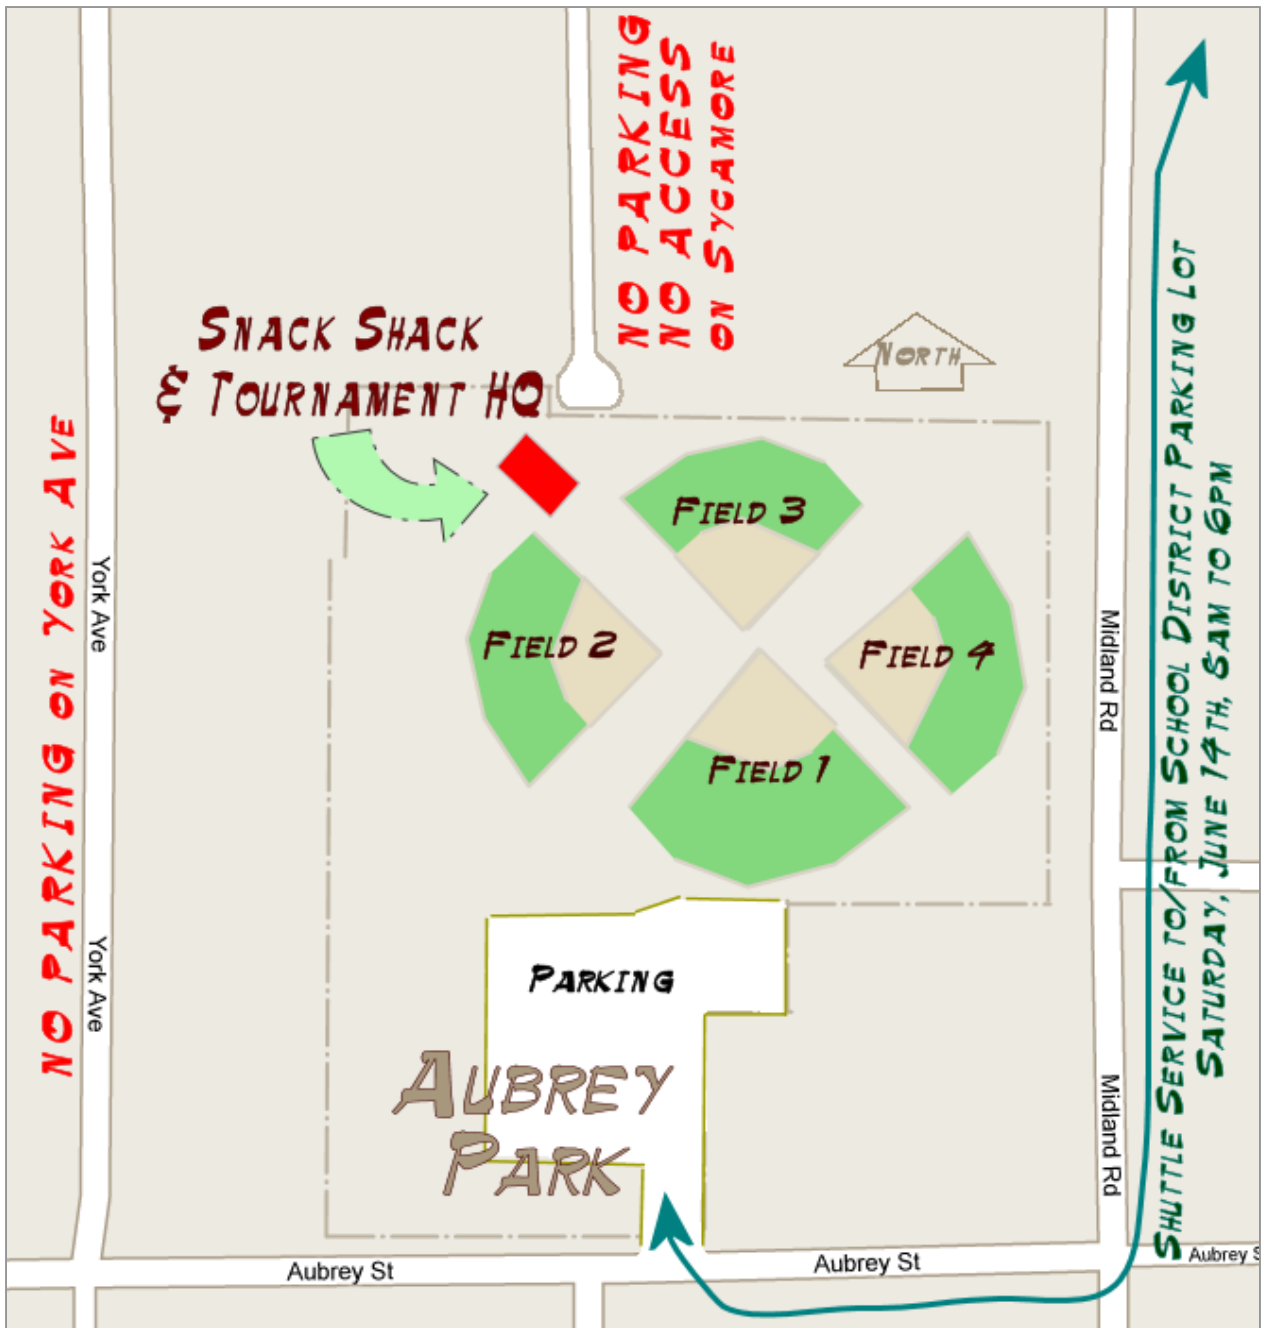

2008 POWAY SUMMER HEAT CLASSIC TOURNEY FIELD LOCATION AND VENUE MAPS

<i>FIELD LOCATIONS MAP</i>	<i>PAGE 2</i>
<i>AUBREY PARK VENUE MAP</i>	<i>PAGE 3</i>
<i>SCHOOL DISTRICT SHUTTLE SERVICE</i>	<i>PAGE 4</i>
<i>POWAY HS VENUE MAP</i>	<i>PAGE 5</i>
<i>RANCHO BERNARD HS VENUE MAP</i>	<i>PAGE 6</i>
<i>MIDLAND ES VENUE MAP</i>	<i>PAGE 7</i>
<i>SILVERSET PARK VENUE MAP</i>	<i>PAGE 8</i>
<i>VALLE VERDE PARK VENUE MAP</i>	<i>PAGE 9</i>

2008 POWAY SUMMER HEAT CLASSIC TOURNEY FIELD LOCATIONS

- 1 **AUBREY PARK**
13544 AUBREY STREET
POWAY, CA
[Google](#)
- 2 **POWAY HIGH SCHOOL**
15500 ESPOLA ROAD
POWAY, CA
[Google](#)
- 3 **RANCHO BERNARDO HIGH SCHOOL**
13010 PASEO LUCIDO
SAN DIEGO, CA
[Google](#)
- 4 **MIDLAND ELEMENTARY SCHOOL**
13910 MIDLAND ROAD
POWAY, CA
[Google](#)
- 5 **SILVERSET NEIGHBORHOOD PARK**
14795 SILVERSET STREET
POWAY, CA
[Google](#)
- 6 **VALLE VERDE PARK**
16899 ST. ANDREWS DRIVE
POWAY, CA
[Google](#)

POWAY SUMMER HEAT CLASSIC TOURNEY AUBREY PARK VENUE MAP

13544 Aubrey Street
Poway, CA

POWAY SUMMER HEAT CLASSIC TOURNEY SCHOOL DISTRICT SHUTTLE SERVICE

Poway Unified School District
13626 Twin Peaks Rd.
Poway, CA