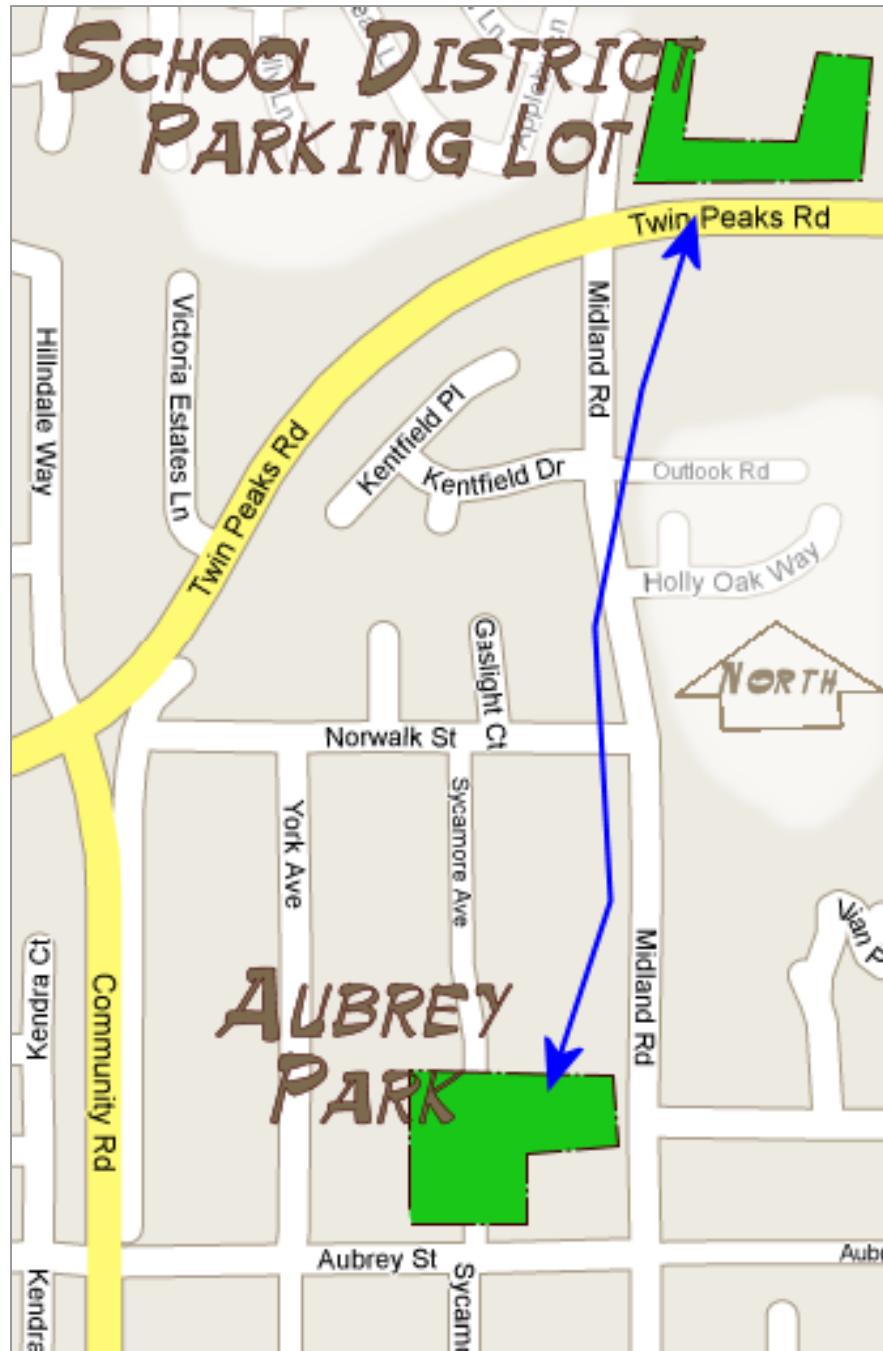

POWAY SUMMER HEAT CLASSIC TOURNEY SCHOOL DISTRICT SHUTTLE SERVICE

Poway Unified School District
13626 Twin Peaks Rd.
Poway, CA

**SERVICE ON
SATURDAY ONLY**