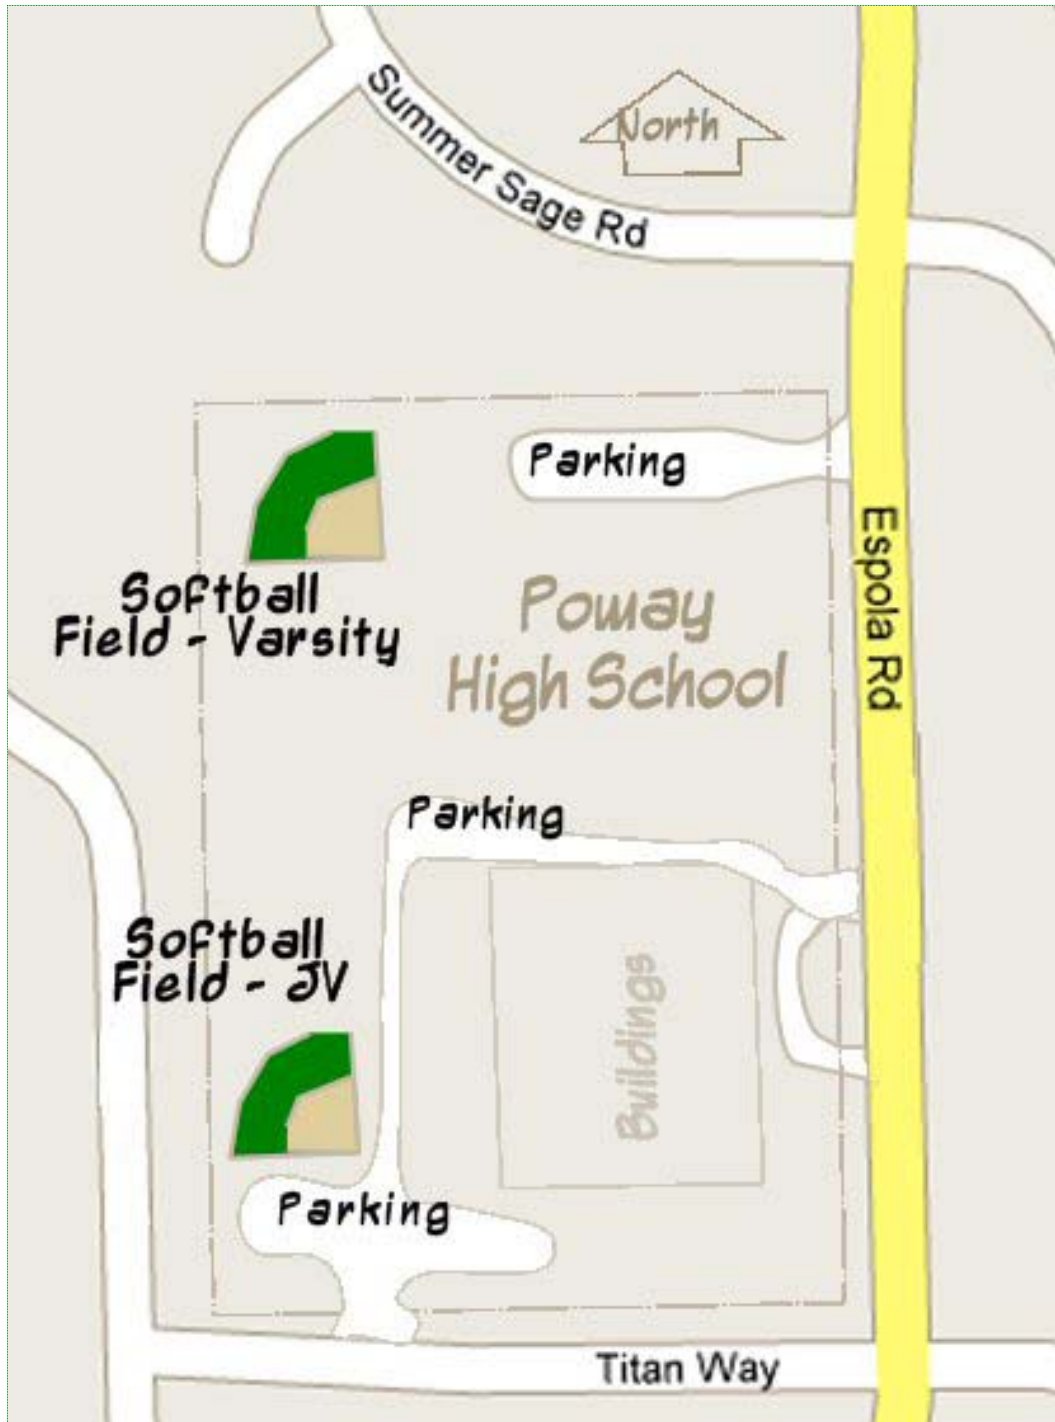

Poway Summer Heat Classic Tourney

Poway High School Softball Field

15500 Espola Road
Poway, CA