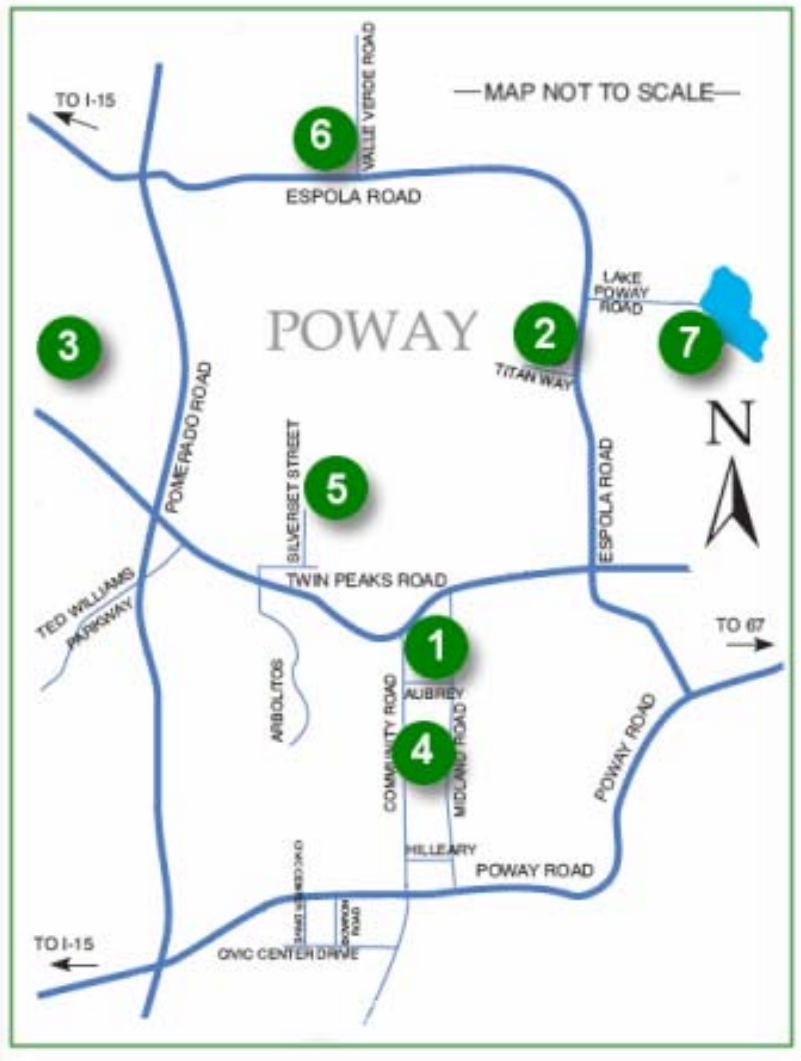

*2009 Poway Summer Heat Classic Tourney
Field Location and Venue Maps*

Field Locations Map Page 2

Aubrey Park Venue Map Page 3

Poway HS Venue Map Page 4

Rancho Bernard HS Venue Map Page 5

Midland ES Venue Map Page 6

Silverset Park Venue Map Page 7

2009 Poway Summer Heat Classic Tourney Field Locations

- 1 **Aubrey Park**
13544 Aubrey Street
Poway, CA
- 2 **Poway High School**
15500 Espola Road
Poway, CA
- 3 **Rancho Bernardo High School**
13010 Paseo Lucido
San Diego, CA
- 4 **Midland Elementary School**
13910 Midland Road
Poway, CA
- 5 **Silverset Neighborhood Park**
14795 Silverset Street
Poway, CA

Poway Summer Heat Classic Tourney Aubrey Park Venue Map

13544 Aubrey Street
Poway, CA

Poway Summer Heat Classic Tourney

Poway High School Softball Field

15500 Espola Road
Poway, CA

Poway Summer Heat Classic Tourney Rancho Bernardo High School Venue Map

13010 Paseo Lucido
San Diego, CA

Poway Summer Heat Classic Tourney Midland Elementary Venue Map

13910 Midland Road
Poway, CA

Poway Summer Heat Classic Tourney Silverset Community Park Venue Map

14795 Silverset Street
Poway, CA