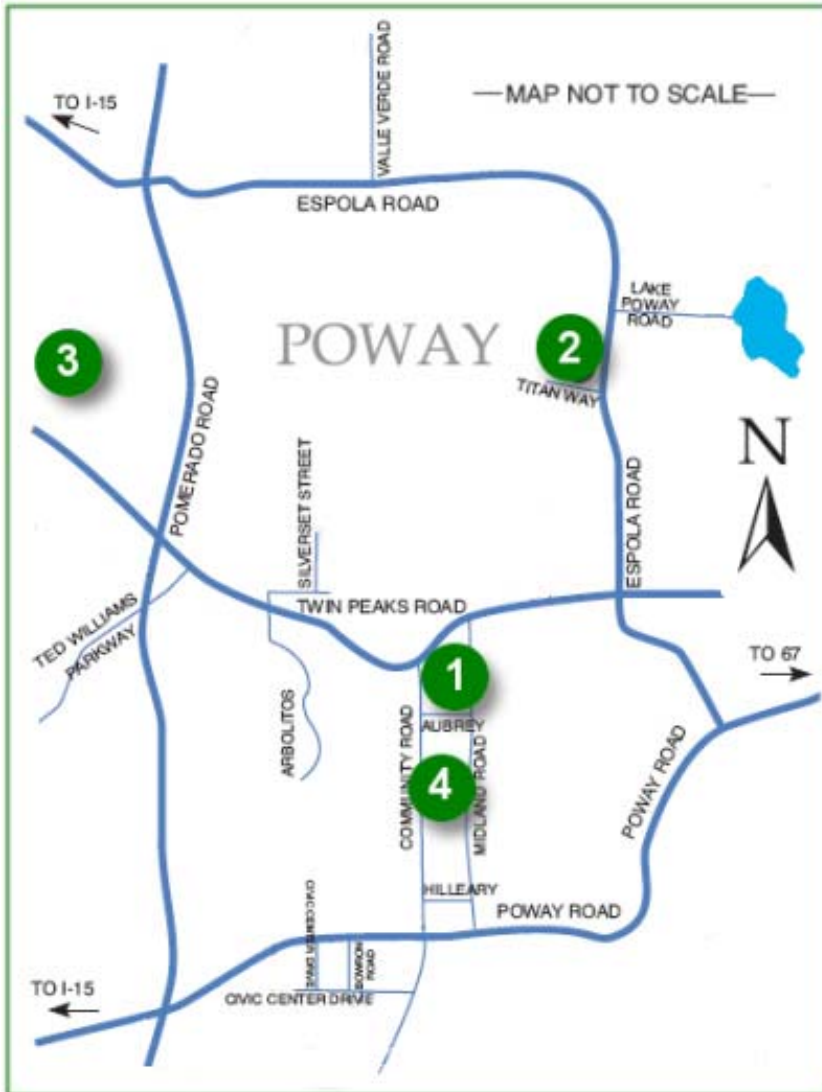

2011 Poway Summer Heat Classic Tourney Field Location and Venue Maps

<i>Field Locations Map</i>	<i>..... Page 2</i>
<i>Aubrey Park Venue Map</i>	<i>..... Page 3</i>
<i>Poway HS Venue Map</i>	<i>..... Page 4</i>
<i>Rancho Bernard HS Venue Map</i>	<i>..... Page 5</i>
<i>Midland ES Venue Map</i>	<i>..... Page 6</i>

2009 Poway Summer Heat Classic Tourney Field Locations

- 1 *Aubrey Park*
13544 Aubrey Street
Poway, CA
- 2 *Poway High School*
15500 Espola Road
Poway, CA
- 3 *Rancho Bernardo High School*
13010 Paseo Lucido
San Diego, CA
- 4 *Midland Elementary School*
13910 Midland Road
Poway, CA

Poway Summer Heat Classic Tourney Aubrey Park Venue Map

13544 Aubrey Street
Poway, CA

Poway Summer Heat Classic Tourney

Poway High School Softball Field

15500 Espola Road
Poway, CA

Poway Summer Heat Classic Tourney Rancho Bernardo High School Venue Map

13010 Paseo Lucido
San Diego, CA

Poway Summer Heat Classic Tourney Midland Elementary Venue Map

13910 Midland Road
Poway, CA